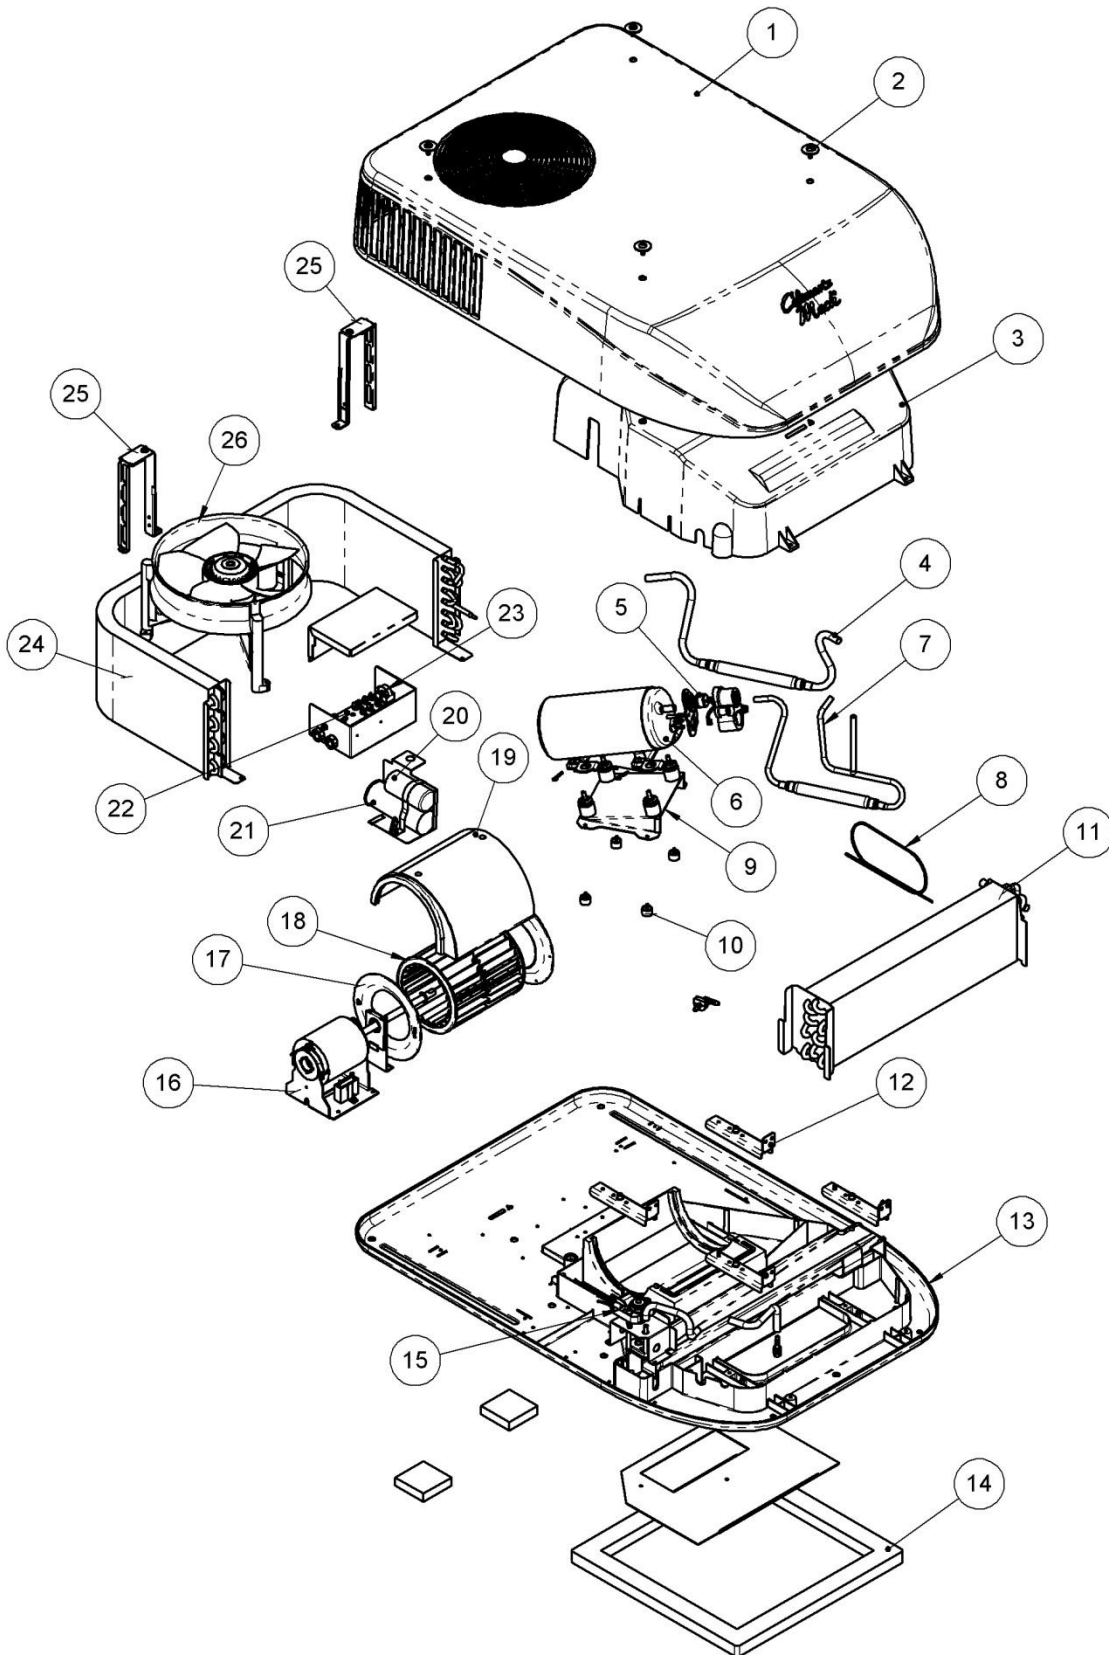

**REPAIR PARTS LIST
FOR
472X4B87X5
MACH 8 PLUS ROUGHNECK SERIES
15,000 BTU AIR CONDITIONER**

(Includes 47204B8765, 47204B8795, 47224B8765, 47224B8795)

WARRANTY INFORMATION

PARTS RETURN

“Air Conditioning” in-warranty parts subject to return to Airxcel, Inc. must be sent prepaid to the following address. Always include your company’s claim or work order along with the Airxcel, Inc. invoice generated from the shipment of the replacement part.

Coleman is a registered trademark of The Coleman Company, Inc. used under license. Mach is a registered trademark.

472X4B87X5

CODE	USED ON MODELS	PART NUMBER	DESCRIPTION	NO. REQ.
1.	472X4B8765	47233-3261 ¹	Shroud (Arctic White)	1
	472X4B8795	47233-3291 ¹	Shroud (Black)	1
2.	All	6792-5111	Screw/Washer Pkg	1
3.	All	47233B535	Evaporator Top Ass'y	1
4.	All	47204A530	Suction Line Ass'y	1
5.	All	1450-0311	Overload	1
6.	All	1450-4239 ²	Compressor (Tecumseh Compressor: HGBB515BAA)	1
7.	All	47204A526	Discharge Line Ass'y	1
8.	All	47234A136	Capillary Tube	1
9.	All	47233A1201	Compressor Mounting Plate	1
10.	All	47233A3172	Isolator Package	1
11.	All	1452A1951	Indoor Coil	1
12.	All	47233-510	Mounting Channel	4
13.	47224	47233C2021	Basepan (Gaskets included)	1
	47204	47233C2011	Basepan (Gaskets included)	1
14.	All	47233-3301	Gasket Package	1
15.	47224	47233A3092 ³	Condensate Pump Ass'y	1
16.	All	1468B3389	ID Motor	1
17.	All	1472-004	Venturi Ring	2
18.	All	1472A1191	Blower Wheel	1
19.	All	47233A515	Scroll Top Assembly	1
20.	All	1497-6881	Start Capacitor	1
21.	All	1499-6601	Dual Capacitor	1
22.	All	47233-3031	Terminal Board	1
23.	All	1497-9021	PTCR	1
24.	All	1452A1931	Outdoor Coil	1
25.	All	47233A511	Shroud Support Bracket	2
26.	All	47233-3051	Fan Ass'y	1

Notes:

¹ Screw/washer package included in Shroud Pkg.

² Order 1450-9812 Compressor Mount Pkg for Compressor Grommets & Cotter Pins.

³ Order 47233A3091 Condensate Pump Assembly instead if hoses & fittings are needed.