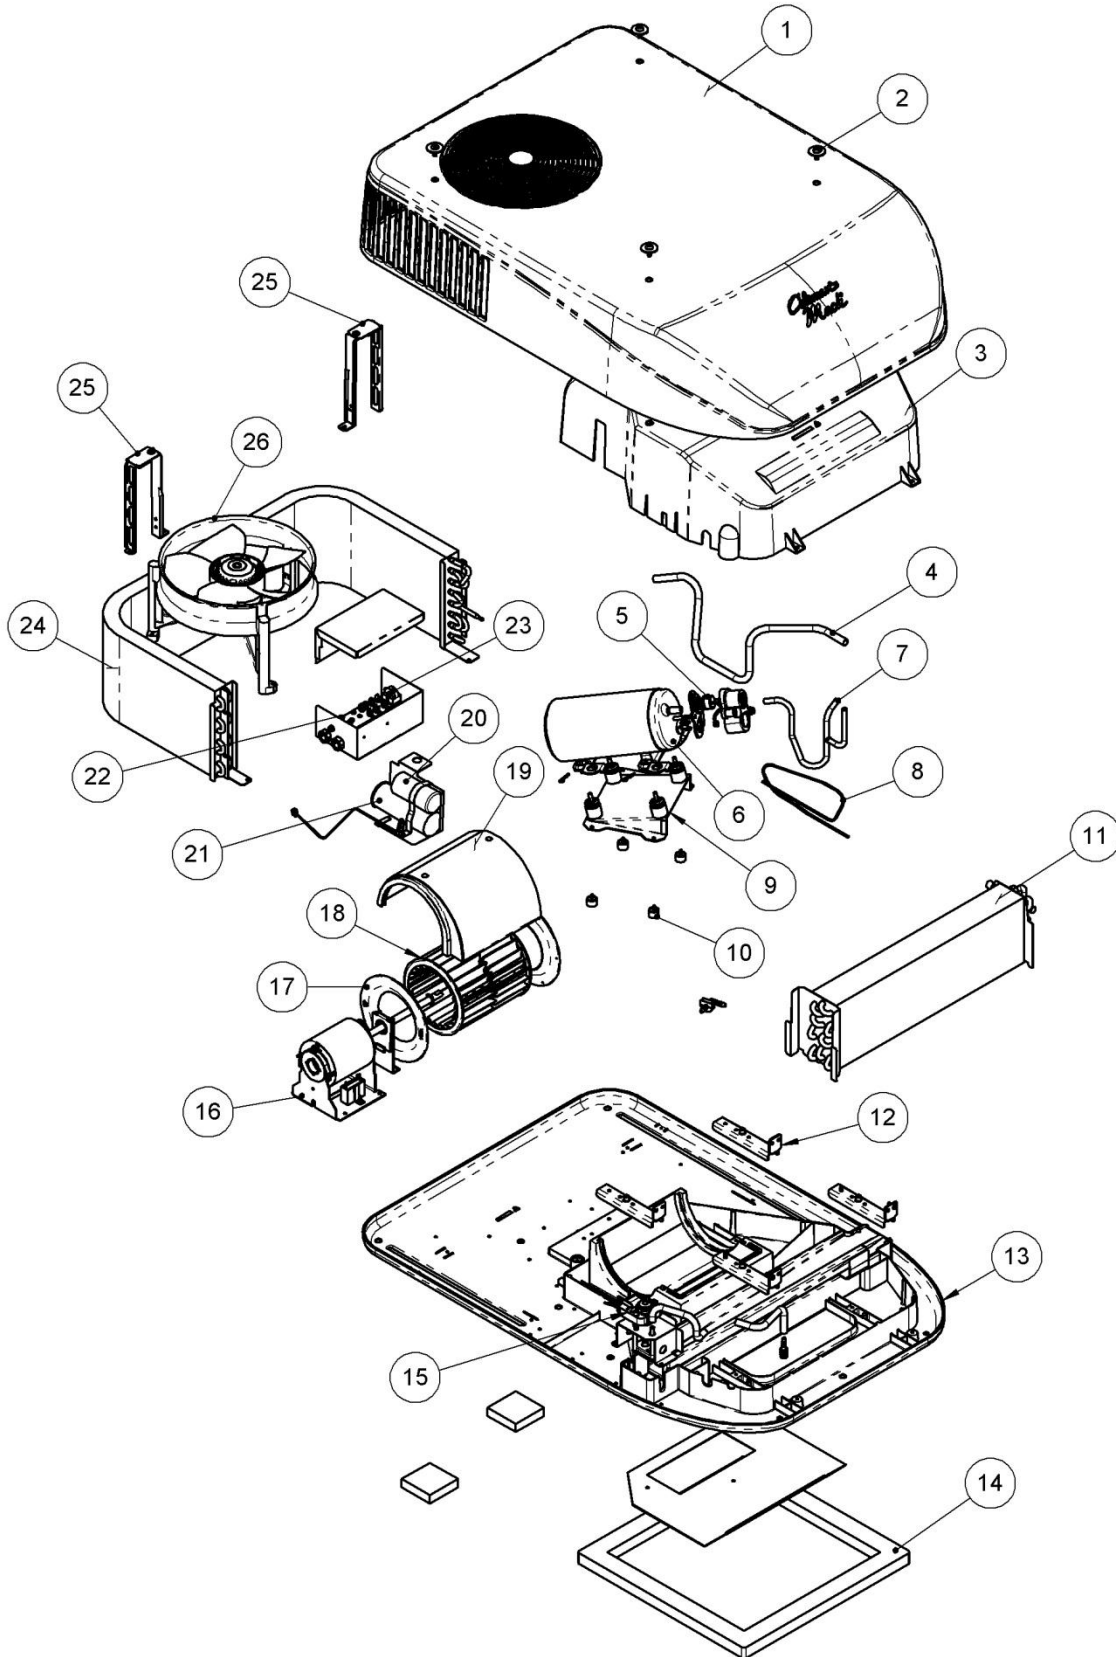

Coleman is a registered trademark of The Coleman Company, Inc. used under license. Mach is a registered trademark.

472X4B87X

CODE	USED ON MODELS	PART NUMBER	DESCRIPTION	NO. REQ.
1.	472X4B876	47233-3261 ¹	Shroud (Arctic White)	1
	472X4B879	47233-3291 ¹	Shroud (Black)	1
2.	All	6792-5111	Screw/Washer Pkg	1
3.	All	47233B535	Evaporator Top Ass'y	1
4.	All	47234B130	Suction Line	1
5.	All	1450-0311	Overload	1
6.	All	1450-4239 ²	Compressor (Tecumseh Compressor: HGBB515BAA)	1
7.	All	47234B525	Discharge Line Ass'y	1
8.	All	47234A136	Capillary Tube	1
9.	All	47233A1201	Compressor Mounting Plate	1
10.	All	47233A3172	Isolator Package	1
11.	All	1452A1951	Indoor Coil	1
12.	All	47233-510	Mounting Channel	4
13.	47224, 47234, 47274	47233C2021	Basepan (Gaskets included)	1
	47204, 47214, 47254	47233C2011	Basepan (Gaskets included)	1
14.	All	47233-3301	Gasket Package	1
15.	47224, 47234, 47274	47233A3092 ³	Condensate Pump Ass'y	1
16.	All	1468B3389	ID Motor	1
17.	All	1472-004	Venturi Ring	2
18.	All	1472A1191	Blower Wheel	1
19.	All	47233A515	Scroll Top Assembly	1
20.	All	1497-6881	Start Capacitor	1
21.	All	1499-6601	Dual Capacitor	1
22.	All	47233-3031	Terminal Board	1
23.	All	1497-9021	PTCR	1
24.	All	1452A1931	Outdoor Coil	1
25.	All	47233A511	Shroud Support Bracket	2
26.	All	47233-3051	Fan Ass'y	1