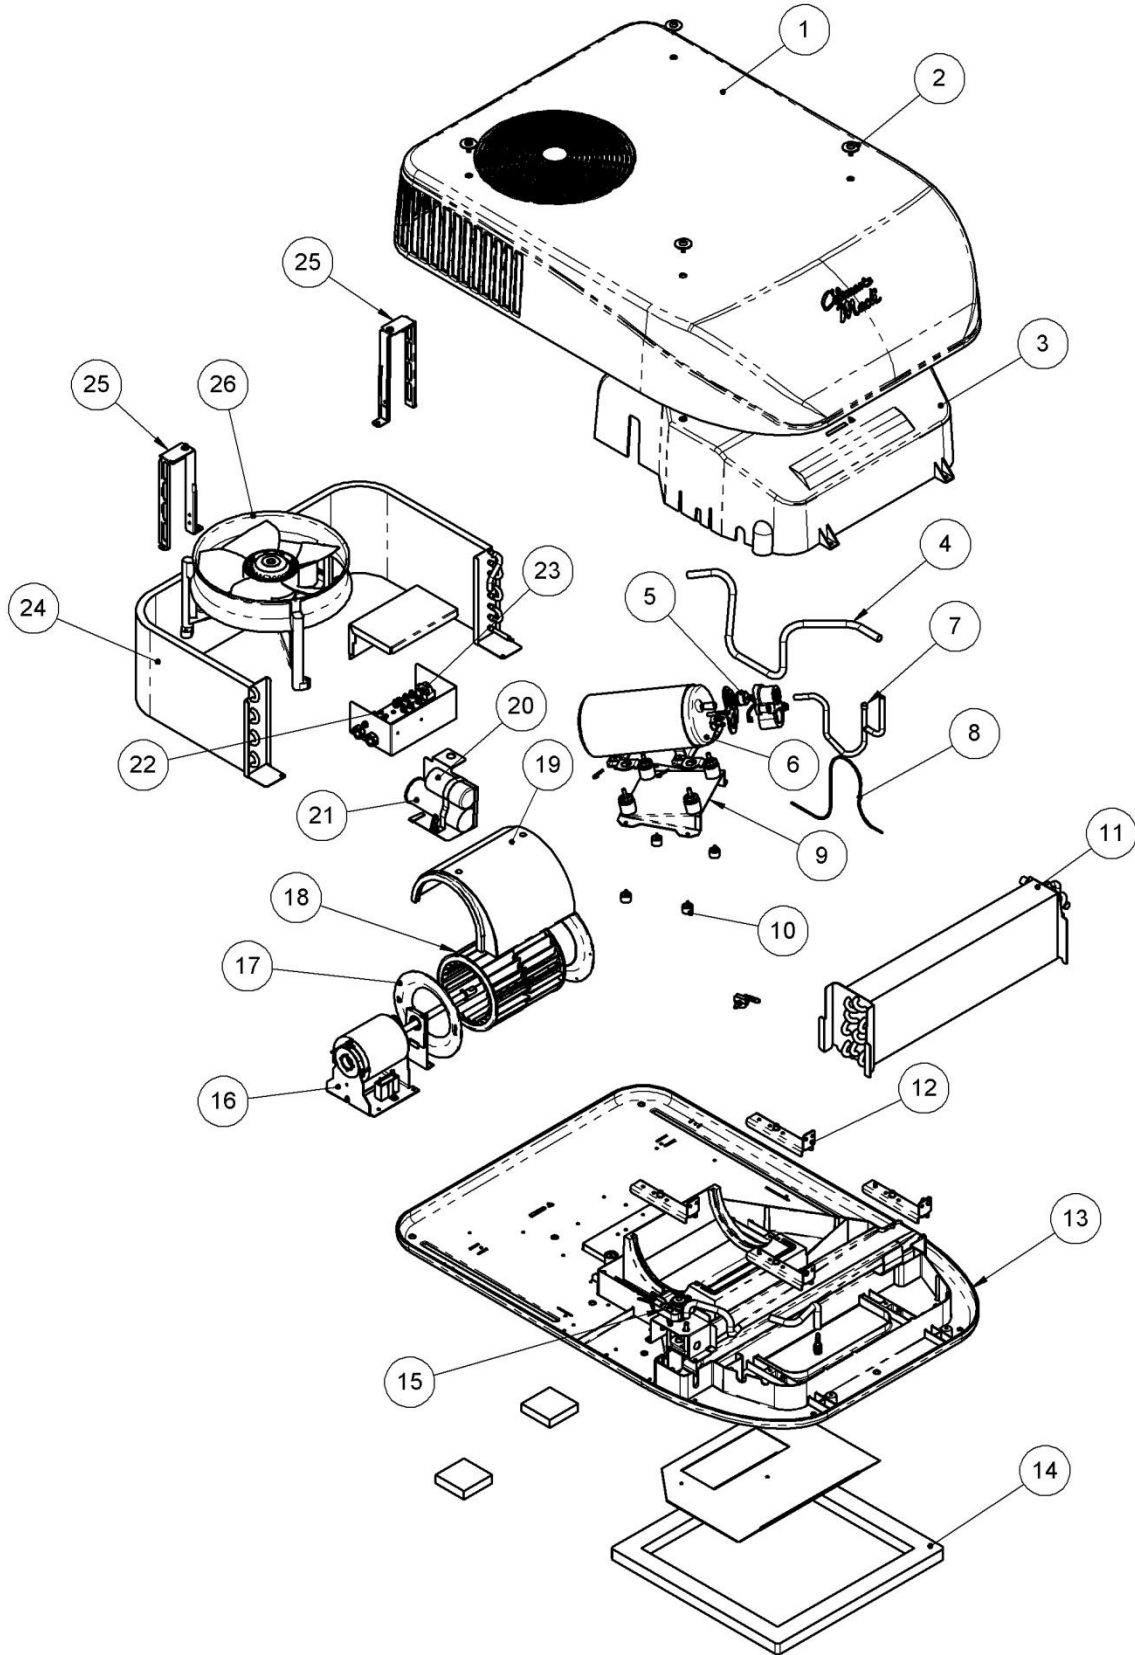

**REPAIR PARTS LIST
FOR
472X1B87X
MACH 8 PLUS CUB SERIES
9200 BTU AIR CONDITIONER**

(Includes 47201B876, 47201B879, 47221B876, 47221B879)

WARRANTY INFORMATION

PARTS RETURN

“Air Conditioning” in-warranty parts subject to return to Airxcel, Inc. must be sent prepaid to the following address. Always include your company’s claim or work order along with the Airxcel, Inc. invoice generated from the shipment of the replacement part.

Coleman is a registered trademark of The Coleman Company, Inc. used under license. Mach is a registered trademark.

472X1B87X

CODE	USED ON MODELS	PART NUMBER	DESCRIPTION	NO. REQ.
1.	472X1B876	47233-3261 ¹	Shroud (Arctic White)	1
	472X1B879	47233-3291 ¹	Shroud (Black)	1
2.	All	6792-5111	Screw/Washer Pkg	1
3.	All	47233B535	Evaporator Top Ass'y	1
4.	All	47231-130	Suction Line	1
5.	All	1450-0221	Overload	1
6.	All	1450A4049 ²	Compressor (Tecumseh Compressor: HGA5494BAA)	1
7.	All	47233B525	Discharge Line Ass'y	1
8.	All	47231A136	Capillary Tube	1
9.	All	47233A1201	Compressor Mounting Plate	1
10.	All	47233A3172	Isolator Package	1
11.	All	1452A1951	Indoor Coil	1
12.	All	47233-510	Mounting Channel	4
13.	47221	47233C2021	Basepan (Gaskets included)	1
	47201	47233C2011	Basepan (Gaskets included)	1
14.	All	47233-3301	Gasket Package	1
15.	47221	47233A3092 ³	Condensate Pump Ass'y	1
16.	All	1468B3389	ID Motor	1
17.	All	1472-004	Venturi Ring	2
18.	All	1472A1191	Blower Wheel	1
19.	All	47233A515	Scroll Top Assembly	1
20.	All	1497-6881	Start Capacitor	1
21.	All	1499-6351	Dual Capacitor	1
22.	All	47233-3031	Terminal Board	1
23.	All	1497-9021	PTCR	1
24.	All	1452A1901	Outdoor Coil	1
25.	All	47233A511	Shroud Support Bracket	2
26.	All	47233-3051	Fan Ass'y	1

SPECIAL ORDER PARTS:

All parts with three digit suffix numbers are "Special Order" Parts. These parts are subject to factory availability and require extra time for delivery.