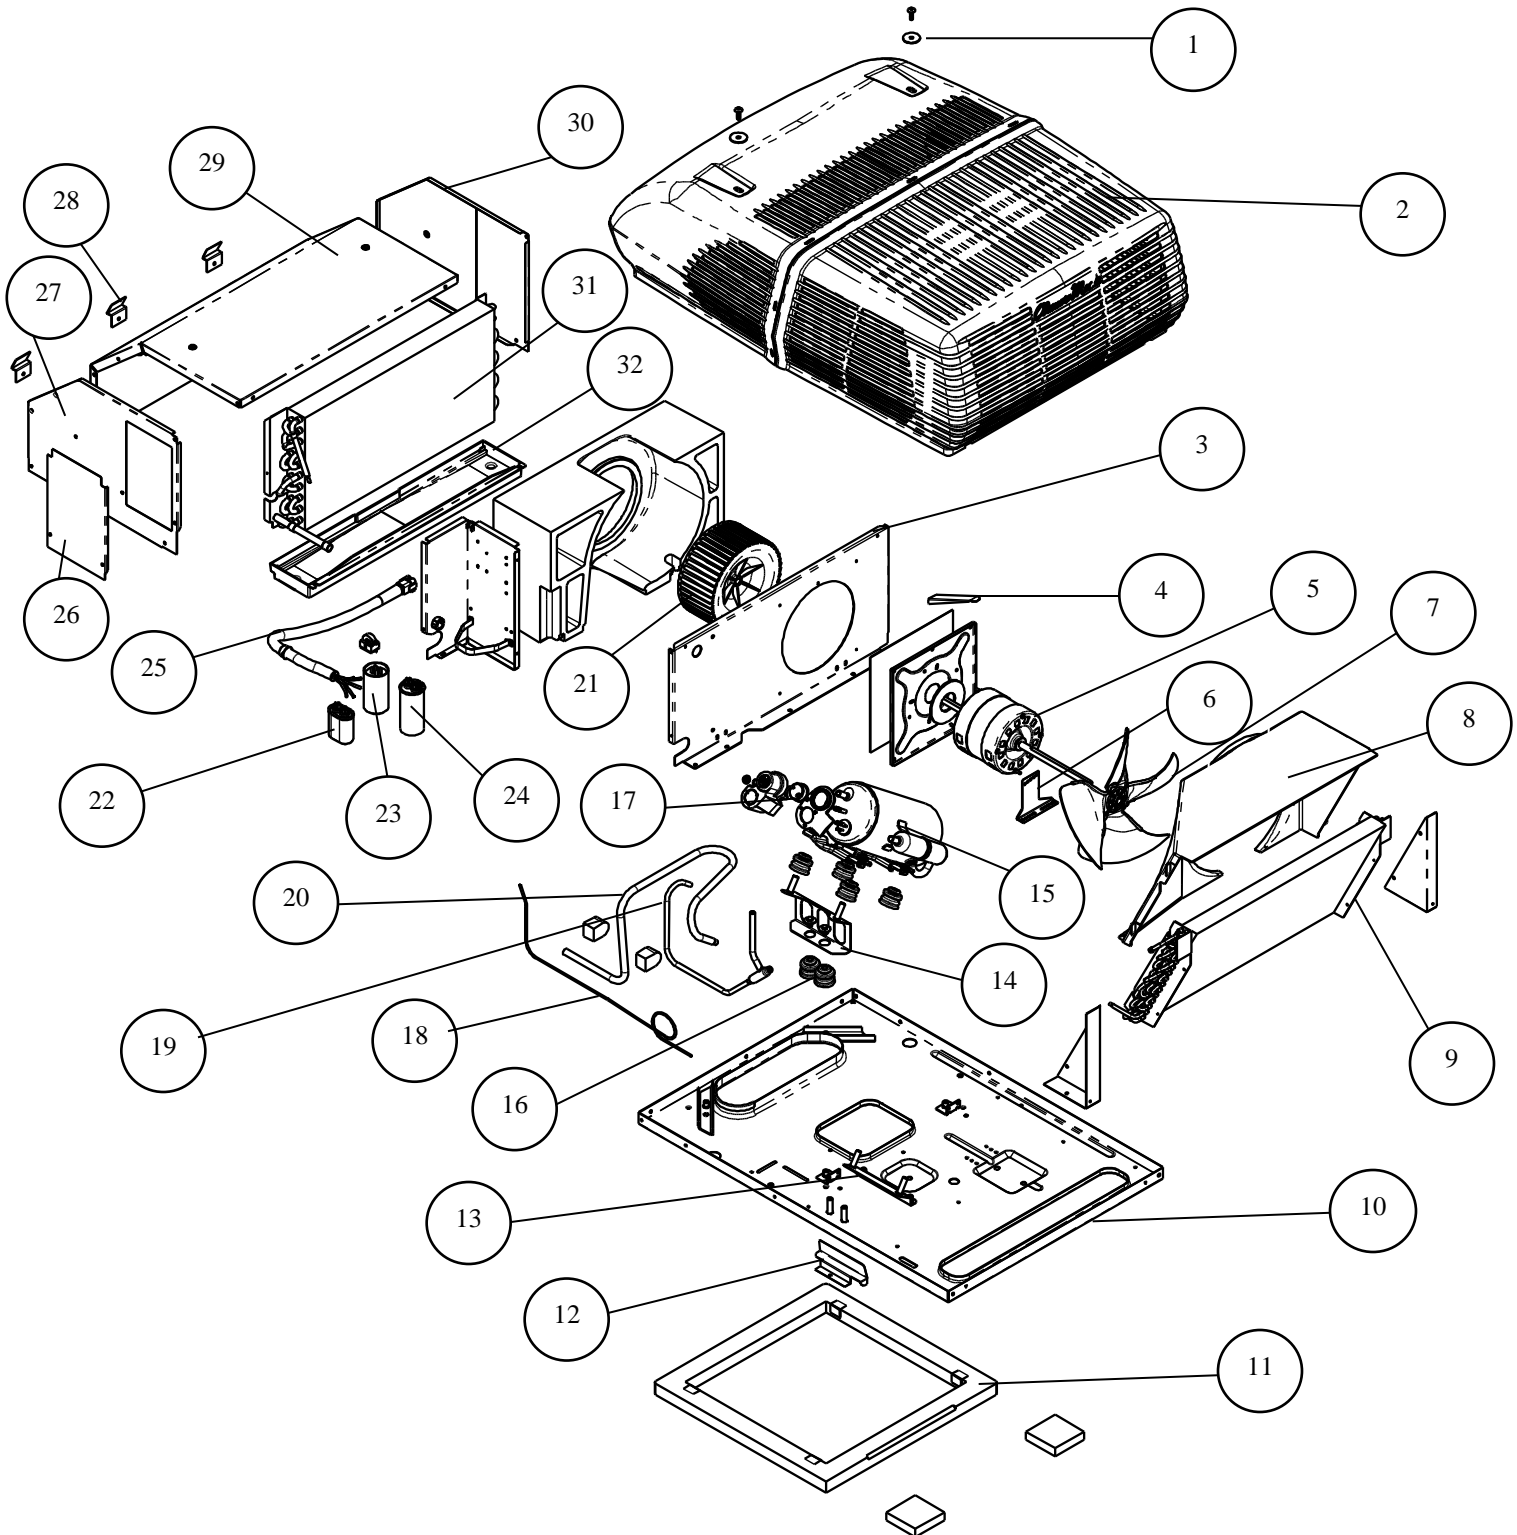

**REPAIR PARTS LIST
FOR
452X3*87X
MACH 10**

(45203*876, 45203*879, 45253*876, 45253*879) Effective 10/5/16

WARRANTY INFORMATION

PARTS RETURN

“Air Conditioning” in-warranty parts subject to return to RV Products must be sent prepaid to the following address. Always include your company’s claim or workorder along with RVP’s invoice generated from the shipment of the replacement part.

Coleman is a registered trademark of The Coleman Company, Inc. used under license. Mach is a registered trademark.

452X3*87X

452X3*87X

CODE	USED ON MODEL	PART NUMBER	DESCRIPTION	NO. REQUIRED
1.	All	45203-0011	Shroud Mounting Hardware Kit	1
2.	8X6	45203-5261	Shroud White	1
2.	8X9	45203-5291	Shroud Black	1
3.	All	45203-102	Bulkhead	1
4.	All	45203-114	Shroud Support Bracket	1
5.	All	1468A3069	Motor	1
6.	All	45203-116	Motor Bracket	1
7.	All	1472-5051	Fan Blade	1
8.	All	45203-326	Condenser Cover	1
9.	All	1452-201	Condenser Coil	1
10.	All	45203A101	Basepan	1
11.	All	8332-3301	Gasket Package	1
12.	All	45203-117	Blower Baffle	1
13.	All	45203-112	Compressor Bracket Lower	1
14.	All	45203-113	Compressor Bracket Upper	1
15.	All	1450-424	Compressor (Tecumseh – HGB5510BAA)	1
16.	87X	6759-3081	Compressor Foot Package	2
17.	All	1450-0531	Overload Protector	1
18.	All	45203-135	Cap Tube Formed	1
19.	All	45203A131	Discharge Line	1
20.	All	45203-130	Suction Line	1
21.	All	1472-1201	Blower Wheel	1
22.	All	1499-5461	Fan Capacitor (7.5 Mfd/370V)	1
23.	All	9333-9021	Start Device Package...Includes PTCR Device	1
24.	All	1499-5761	Run Capacitor (60 Mfd/370V)	1
25.	All	8333B3751	Conduit Assembly	1
26.	All	45203-107	Control Box Door	1
27.	All	45203-503	Side Panel Left	1
28.	All	8333B1551	Shroud Bracket	3
29.	All	45203A505	Evaporator Cover	1
30.	All	45203-504	Side Panel Right	1
31.	All	1452-202	Evaporator Coil	1
32.	All	45203-350	Drain Pan	1