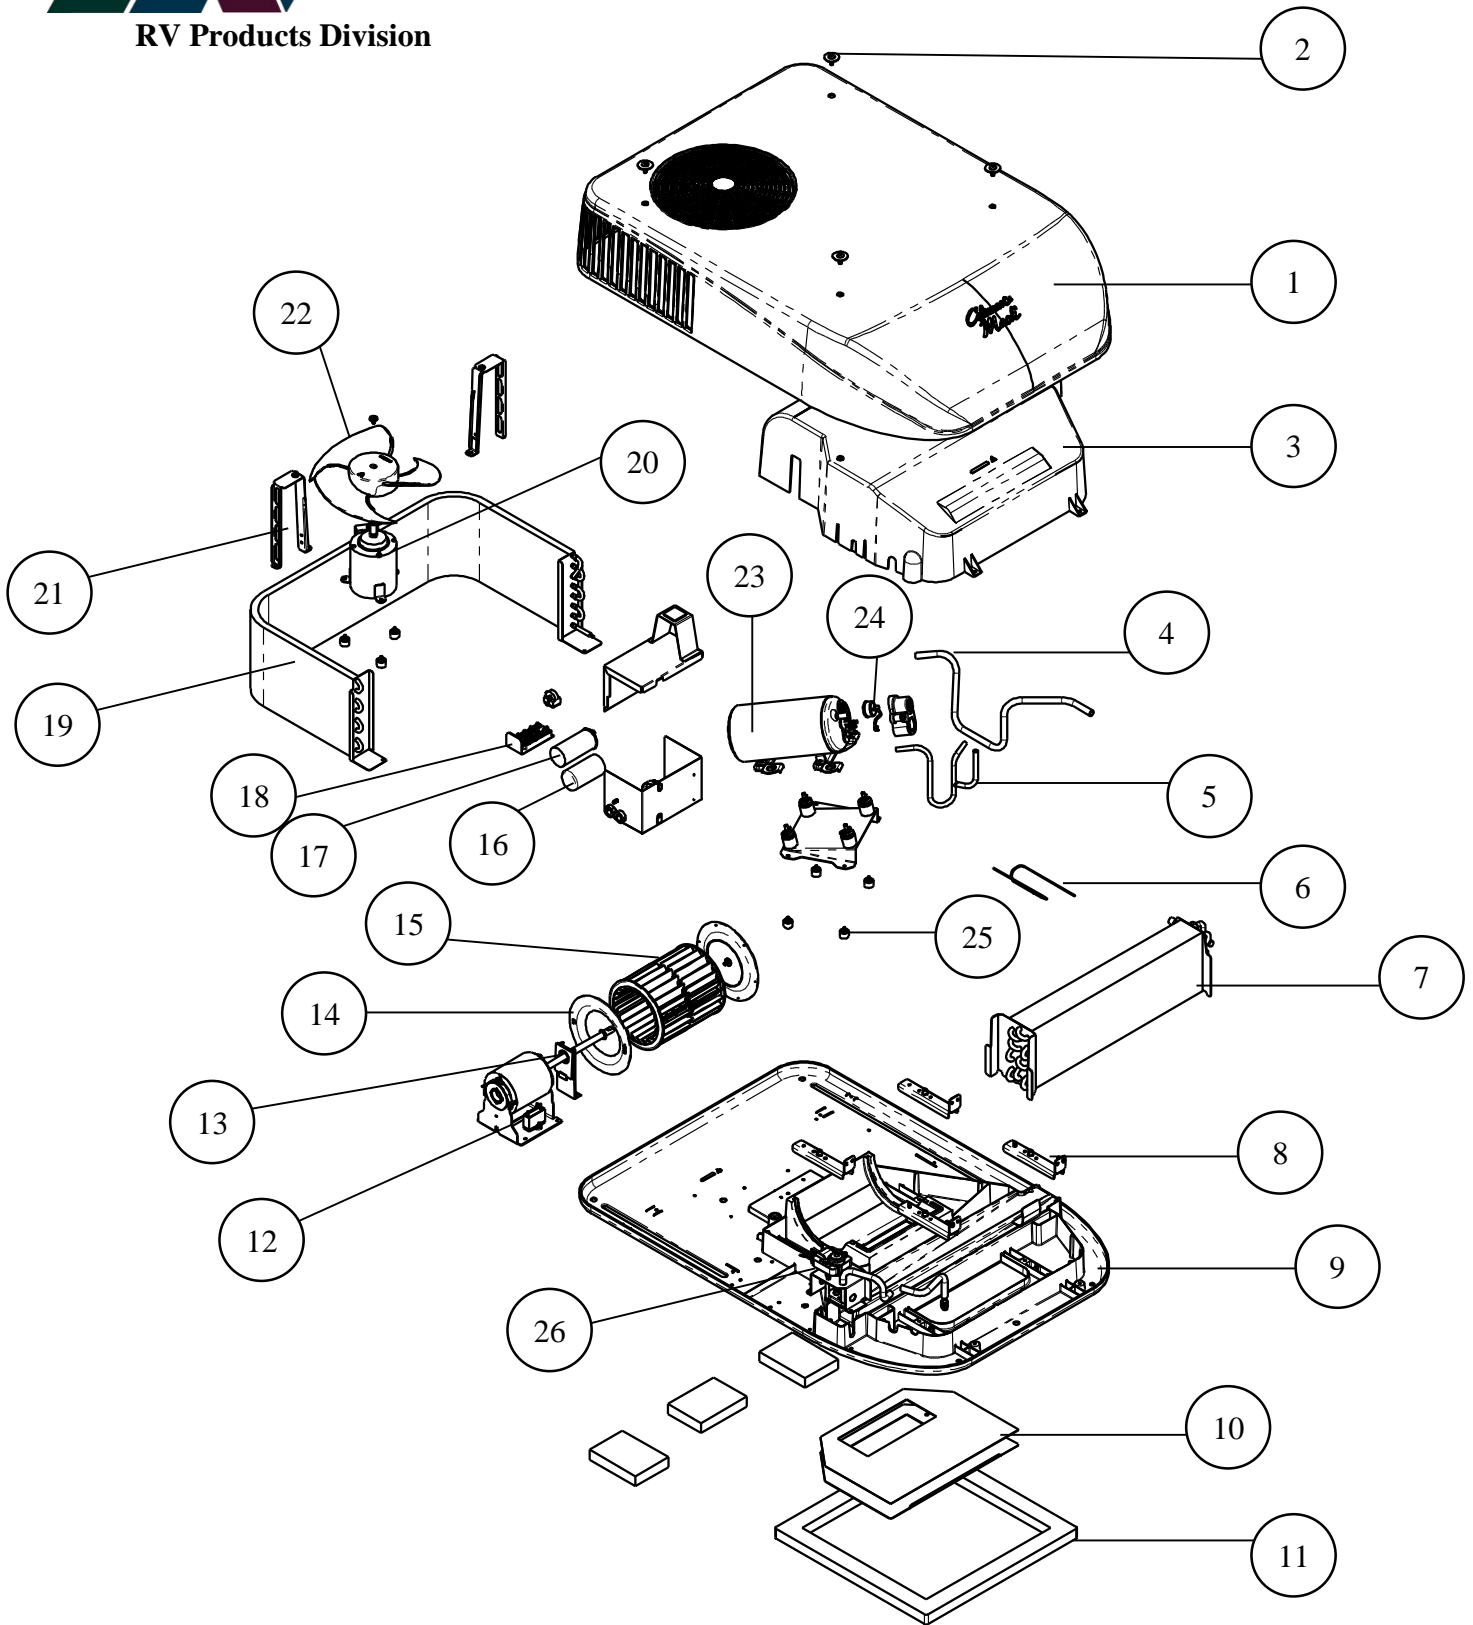

472X4\*87X

472X4\*87X

CODE	USED ON MODELS	PART NUMBER	DESCRIPTION	NO. REQ.
1.	876	47233-3261	Shroud (Arctic White/Arctic White)	1
	879	47233-3291	Shroud (Black/Black)	1
2.	All	6792-5111	Screw/Washer Pkg.	1
3.	All	47233A535	Evaporator Top Assembly	1
4.	All	47234A130	Suction Line	1
5.	All	47234-525	Discharge Line Assembly	1
6.	All	47234-136	Cap Tube	1
7.	All	1452-1951	Indoor Coil	1
8.	All	47233-510	Mounting Bolt Channel Assembly	4
9.	47224/47234	47233A3011	Basepan	1
	47204/47214	47233A2011	Basepan	1
10.	All	47233-513	Block Off Plate	1
11.	All	47233-3301	Gasket Pkg.	1
12.	All	1468A3389	Indoor Motor	1
13.	All	47233-514	Blower Block Off Assembly	1
14.	All	1472-004	Venturi Ring	2
15.	All	1472A1191	Blower Wheel	1
16.	All	1499-5721	Run Capacitor (40 Mfd/370V)	1
17.	All	9333-9021	Start Device Pkg. (88-108 Mfd/250V)	1
18.	All	47233-3181	Terminal Block	1
19.	All	1452-1931	Outdoor Coil	1
20.	All	1468A3399	Outdoor Motor	1
21.	All	47233-511	Shroud Support	2
22.	All	1472D5041	Fan Blade	1
23.	All	1450-4069	Compressor (Tecumseh – HG373AR-904-A2JI)	1
24.	All	1450-0521	Overload	1
25.	All	47233-3171	Motor Isolator	1
26.	47224/47234	47233-3071	Condensate Pump Assembly	1
ns	47214/47234	7333A3011	Charger Assembly	1
ns	All	47233-515	Scroll Top Assembly	1