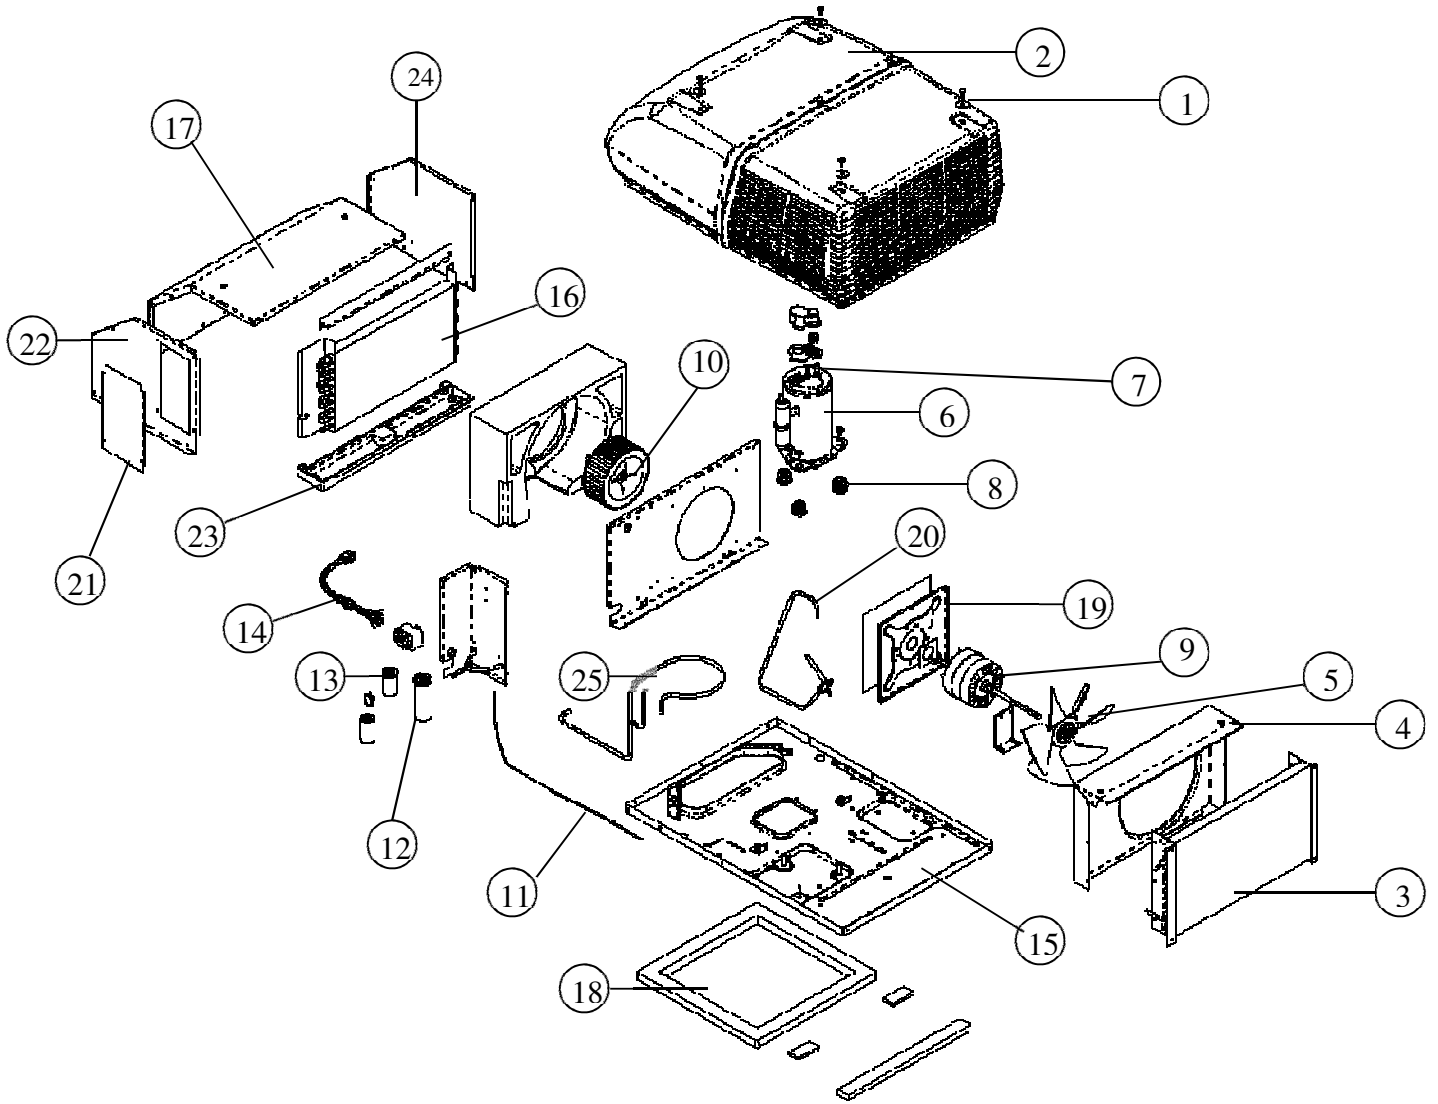

RV Products Division

**REPAIR PARTS LIST
FOR
482X3*96X SERIES
MACH 3+ EZ**

(48203C966, 48203C969, 48253C966, 48253C969, 48263C966)

WARRANTY INFORMATION

PARTS RETURN

“Air Conditioning” in-warranty parts subject to return to Airxcel, Inc. must be sent prepaid to the following address. Always include your company’s claim or work order along with the Airxcel, Inc. invoice generated from the shipment of the replacement part.

482X3*96X SERIES

RV Products Division

CODE	USED ON MODELS	PART NUMBER	DESCRIPTION	NO. REQ.
1.	All	6792-5111	Screw Nut & Washer (4 Pkg.)	1
2.	966	8335A5261	Shroud (Arctic White/Arctic White)	1
	969	8335A5291	Shroud (Black/Black)	1
3.	All	1452-1921	Condenser Coil	1
4.	All	6792-1071	Fan Shroud	1
5.	All	6733-3221	Fan Blade (6 Blade, 11 Dia., 40 Degree Pitch, .50 Dia. Bore)	1
6.	All	1450-4129	Compressor (Rechi – 44A281B Configuration F&5JKC)	1
7.	All	1450-0251	Overload	1
8.	All	6759-3081	Compressor Mounting Pkg. (3/Pkg.)	1
9.	All	1468-3069	Motor (115V, 60 HZ)	1
10.	All	1472-1091	Impellor	1
11.	All	48203A135	Cap Tube (Formed)	1
12.	All	1499-5761	Run Capacitor (60 Mfd/370V)	1
13.	All	1499-5461	Fan Capacitor (7.5 Mfd/370V)	1
14.	All	8333B3751	Conduit & Wiring Assembly (6 wires)	1
15.	All	8333B1011	Basepan (with foam scroll)	1
16.	All	1452A1121	Evaporator Coil	1
17.	All	8333A5061	Evaporator Cover Assembly with Insulation	1
ns.	All	8335A3841	Filler Pad – Condenser Air Seal	1
18.	All	8332-3301	Gasket Pkg.	1
19.	All	8333-5151	Motor Mount & Shaft Seal Kit	1
20.	All	48203-132	Suction Line	1
21.	All	8333-109	Wirebox Door	1
22.	All	8333-505	Side Panel Right with Insulation	1
23.	All	8335A3501	Drain Pan	1
24.	All	8333-507	Side Panel Left with Insulation	1
25.	All	48203-133	Discharge Line	1
ns	All	8333B1551	Shroud Bracket	3