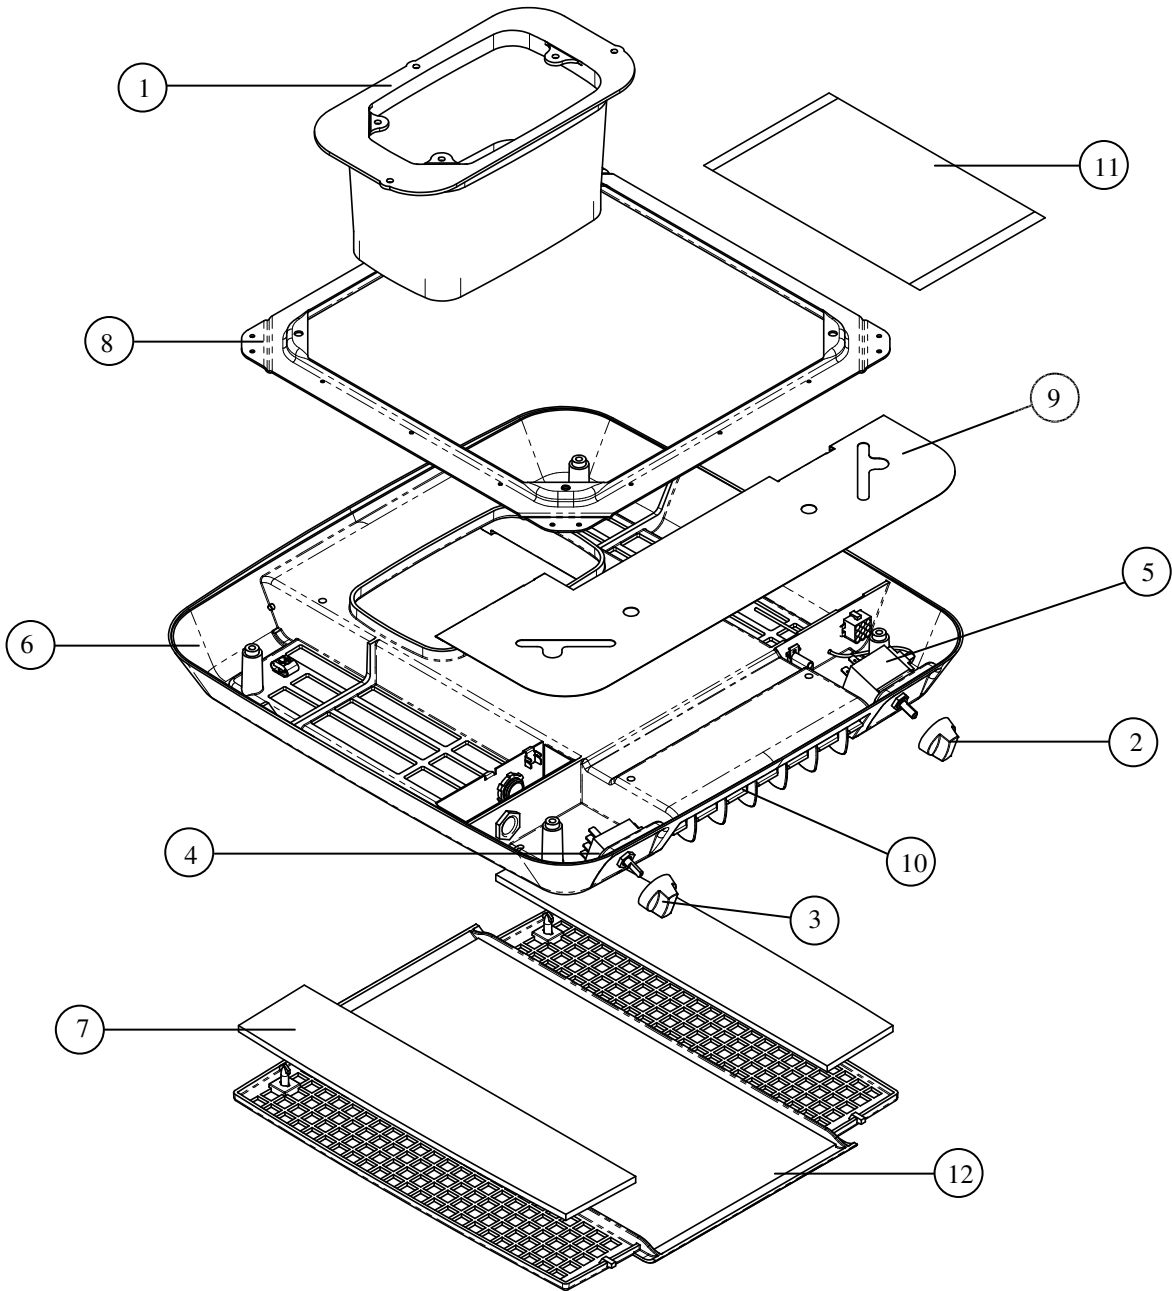

REPAIR PARTS LIST

FOR

9530G715

HEAT READY HEAT PUMP

FREE DELIVERY CEILING ASSEMBLY

Airxcel, Inc.
RV Products Division
P.O. Box 4020
Wichita, KS 67204

9530G715

9530G715

CODE	USED ON MODEL	PART NUMBER	DESCRIPTION	NO. REQ
1.	All	9330A4541	Fabric Duct Collar	1
2.	All	7330A3131	Thermostat Knob (Heat/Cool)	1
3.	All	9330-3121	Selector Switch Knob (Heat/Cool)	1
4.	All	9330-3251	Selector Switch	1
5.	All	9330-3411	Thermostat	1
6.	All	9330F2551	Ceiling Shroud (White)	1
7.	All	9330-3151	Filter (2/Pkg.)	2
8.	All	8333-1031	Mounting Frame & Bolt Pkg.	1
9.	All	9330-102	Control Box Cover	1
10.	All	9330A3091	Louver/Vane Pkg.	2
11.	All	9330-1041	Grille Plate Pkg.	1
12.	All	See #6	Included with Ceiling Shroud	1
ns	All	9330A5991	Small Parts Pkg.	1

ns = not shown