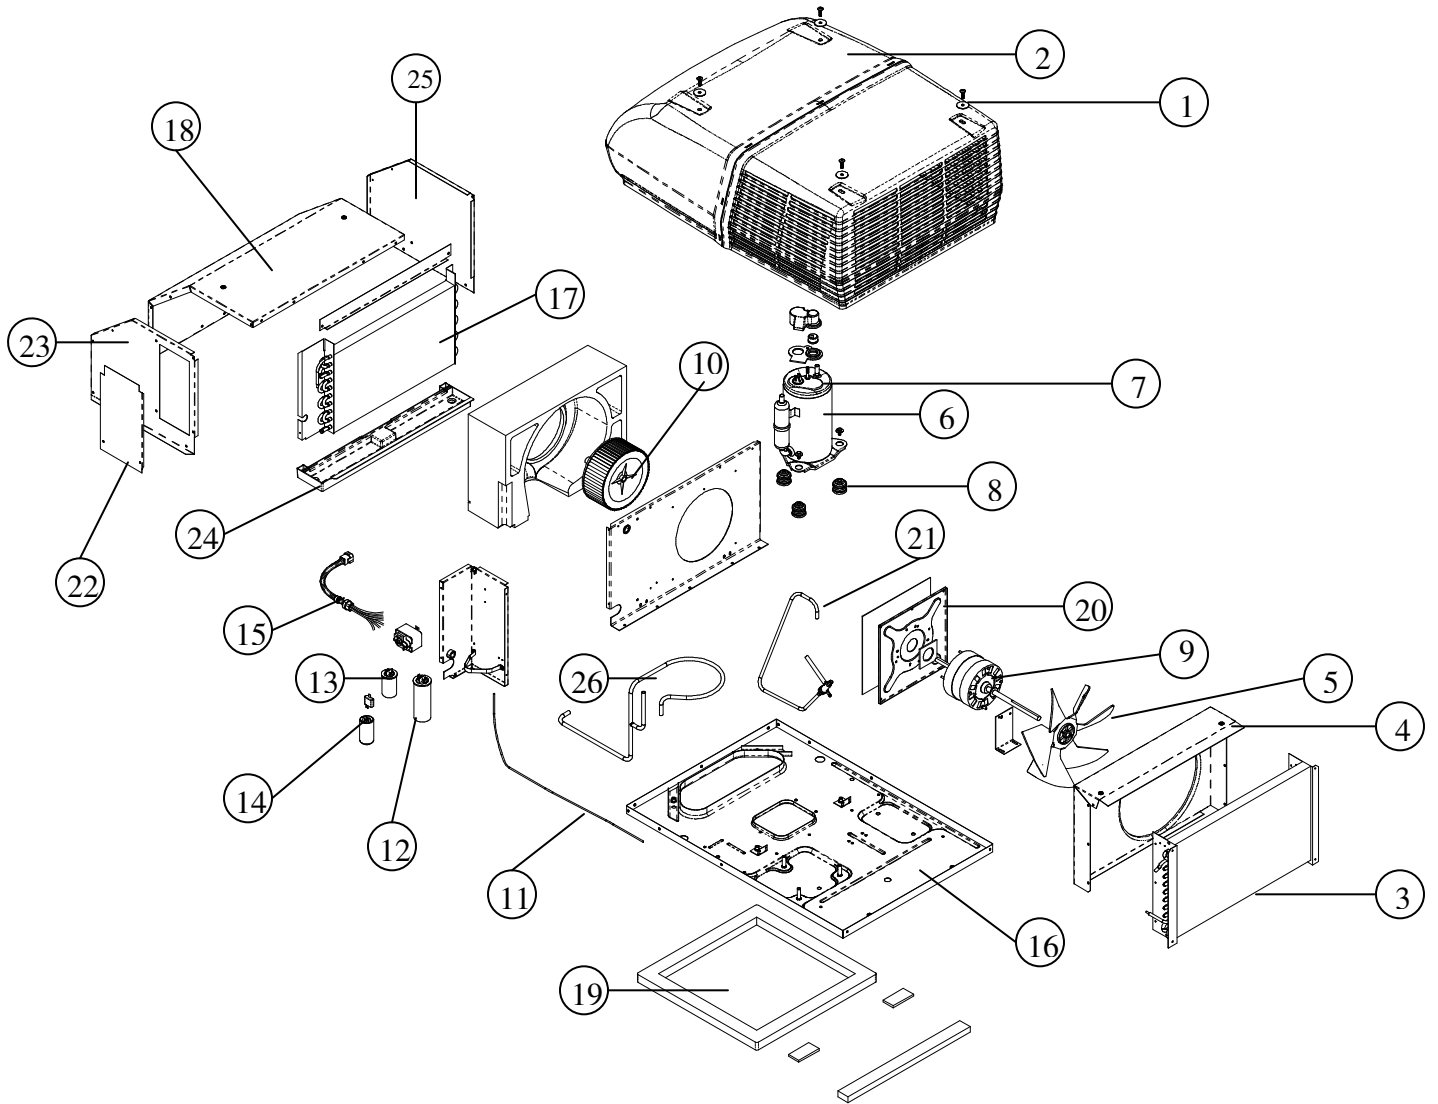

RV Products Division

REPAIR PARTS LIST FOR 482X7-8XX SERIES

(48207-876, 48257-876, 48257-879)

WARRANTY INFORMATION

PARTS RETURN

“Air Conditioning” in-warranty parts subject to return to Airxcel, Inc. must be sent prepaid to the following address. Always include your company’s claim or work order along with the Airxcel, Inc. invoice generated from the shipment of the replacement part.

482X7-8XX SERIES

RV Products Division

CODE	USED ON MODELS	PART NUMBER	DESCRIPTION	NO. REQ.
1.	All	6792-5111	Screw Nut & Washer (4 Pkg.)	1
2.	876	8335A5261	Shroud (Arctic White/Arctic White)	1
	879	8335A5291	Shroud (Black/Black)	1
3.	All	1452A1321	Condenser Coil	1
4.	All	6792-1071	Fan Shroud	1
5.	All	6733-3221	Fan Blade (6 Blade, 11 Dia., 40 Degree Pitch, .50 Dia. Bore)	1
6.	All	1450-4009	Compressor (Tecumseh)	1
7.	All	1450-0231	Overload	1
8.	All	6759-3081	Compressor Mounting Pkg. (3/Pkg.)	1
9.	All	1468-3109	Motor (115V, 60 HZ)	1
10.	All	1472-1091	Impellor	1
11.	All	48207-135	Cap Tube (Formed)	1
12.	All	1499-5681	Run Capacitor (35 Mfd/370V)	1
13.	All	1499-5461	Fan Capacitor (7.5 Mfd/370V)	1
14.	All	8333A9021	Start Device Pkg. (includes start capacitor and PTCR device)	1
15.	All	48203-3751	Conduit & Wiring Assembly (6 wires)	1
16.	All	8333B1011	Basepan (with foam scroll)	1
17.	All	1452-1521	Evaporator Coil	1
18.	All	8333A5061	Evaporator Cover Assembly with Insulation	1
ns.	All	8335A3841	Filler Pad – Condenser Air Seal	1
19.	All	8332-3301	Gasket Pkg.	1
20.	All	8333-5151	Motor Mount & Shaft Seal Kit	1
21.	All	8632A133	Suction Line	1
22.	All	8333-109	Wirebox Door	1
23.	All	8333-505	Side Panel Right with Insulation	1
24.	All	8335A3501	Drain Pan	1
25.	All	8333-507	Side Panel Left with Insulation	1
26.	All	48207-131	Discharge Line	1
ns	All	8333B1551	Shroud Bracket	3
ns	All	1460-1541	High Pressure Switch	1